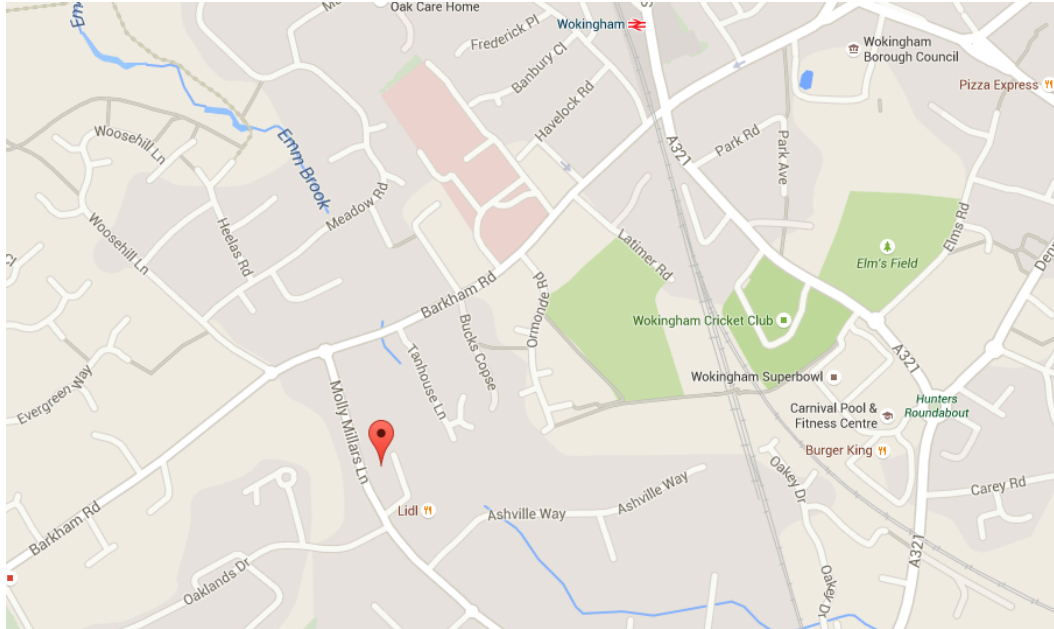

How to find us

Amphora Research Systems Limited
Unit 6 Wokingham Commercial Centre
Molly Millars Lane
Wokingham
RG41 2RF

The Amphora office is based within the Wokingham Commercial Centre on Molly Millars Lane between Rainbow Removals and Lidl.

Wokingham Town centre and Mainline Rail station are within 10 minutes walk.

The A329 (M) provides access to the M4 at Junction 10 and the M3 (Junctions 3 & 4) are easily accessible to the south.

The following page shows the entrance from the two different directions.

When you turn into the park, turn immediately left. We're number 6 right at the end of the block.